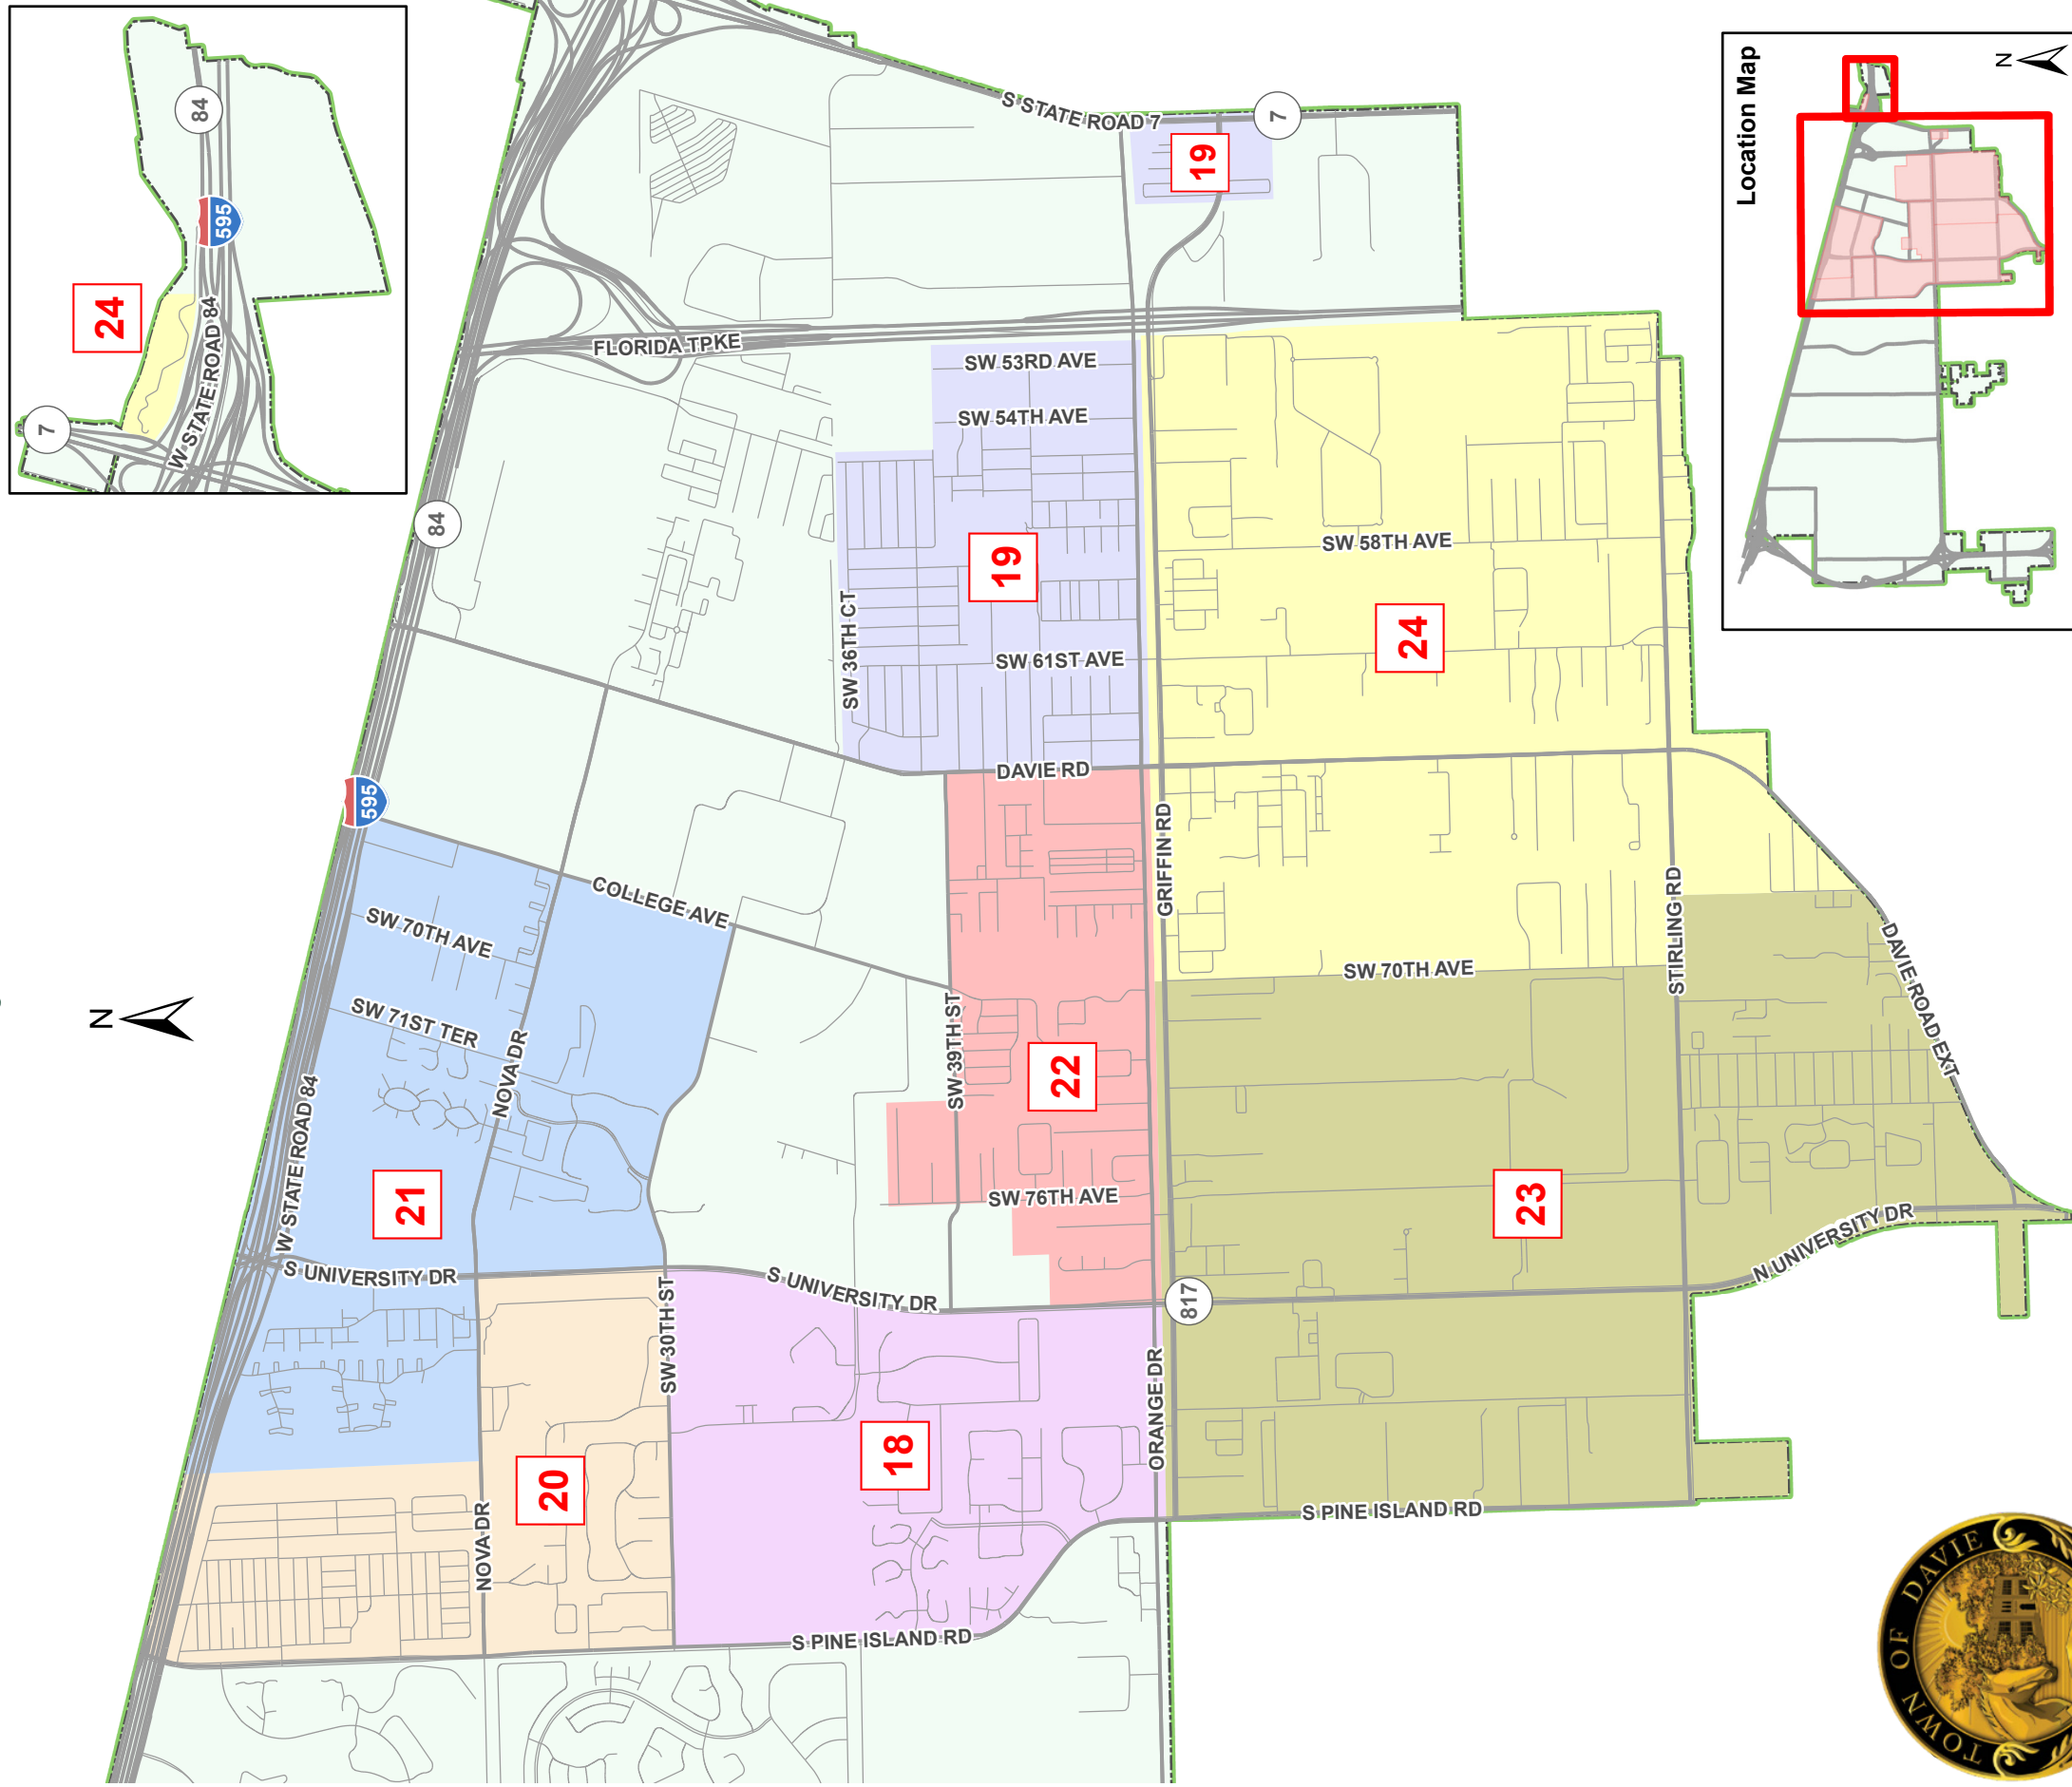

EAST MAP

East of Pine Island Road

2022 TOWN OF DAVIE MUNICIPAL SOLID WASTE AND BULK TRASH COLLECTION SCHEDULE

TRASH COLLECTION ON WEDNESDAYS AND SATURDAYS (WEEKLY)

BULK TRASH (MONTHLY)

Zone #	January	February	March	April	May	June	July	August	September	October	November	December
Zone 18 (Third Saturday)	15	19	19	16	21	18	16	20	17	15	19	17
Zone 19 (Fourth Monday)	24	28	28	25	23	27	25	22	26	24	28	26
Zone 20 (Fourth Tuesday)	25	22	22	26	24	28	26	23	27	25	22	27
Zone 21 (Fourth Wednesday)	26	23	23	27	25	22	27	24	28	26	23	28
Zone 22 (Fourth Thursday)	27	24	24	28	26	23	28	25	22	27	28*	22
Zone 23 (Fourth Friday)	28	25	25	22	27	24	22	26	23	28	25	23
Zone 24 (Fourth Saturday)	22	26	26	23	28	25	23	27	24	22	26	24

No service on Thanksgiving or Christmas day.
Do not put bulk out during an approaching storm.
*Please note that Zone 22 November bulk will be collected the following Monday.

BULK CONDO/MULTIFAMILY WITH DUMPSTERS:

Your pickup dates are as follows:

- February 3-5, 2022
- May 5-7, 2022
- August 4-6, 2022
- November 3-5, 2022

Please note that residents from the following communities do not receive service based on this schedule:

- 1) Everglades Mobile Home Park
- 2) Paradise Village
- 3) Rexmere Village

For service dates, please call your park management.